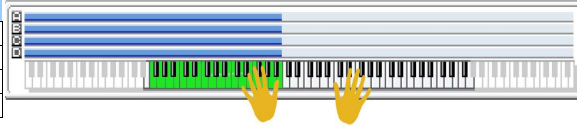

018 EURO BEAT	
Combi Category:	Synth
Style Category:	Pop / Dance
Tempo:	120 bpm
Drum Track:	P441 Teknotropic 2 [Dance]

KARMA Module	A	B	C	D
NR:	1772	U-Ao56	U-Ao86	o677
GE Name:	Trance 2 [Dance Kits]	Trance Bass Riff	WS Pulse Bass 1	Cyber Choir 2
Category:	Drum	Bass Pattern	Wavesequance	Chord Rhythmic

SLIDER 1	Rhythm Swing %
SLIDER 2	Rhythm Complexity
SLIDER 3	Duration Control
SLIDER 4	Velocity Accents
SLIDER 5	Rhythm Multiplier
SLIDER 6	FX/Ctrl Pattern
SLIDER 7	Waveform Select
SLIDER 8	Chord Size/Density

SW 1	Module Run [1]
SW 2	Module Run [2]
SW 3	Module Run [3]
SW 4	Module Run [4]
SW 5	Alternate DrumMap On/Off
SW 6	Note Sweep
SW 7	Note Transpose
SW 8	Note Transpose [1]

019 MERMAID	
Combi Category:	Pads/Vocal
Style Category:	Ambient
Tempo:	120 bpm
Drum Track:	P631 Ol'School K1+S1 [All]