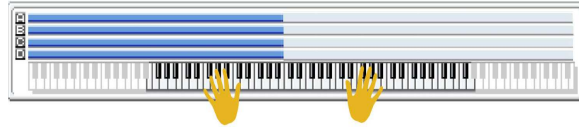

030 TRUE ME	
Combi Category:	Keyboard
Style Category:	Pop
Tempo:	144 bpm
Drum Track	P686 Dreaming [Dance]

KARMA Module	A	B	C	D
NR:	0184	U-Co22	U-Co30	U-Co25
GE Name:	Lil Melodies	SoP BEAT DANCE DRUM 6	SoP BASS 12	SoP SYNTH BASS 9
Category:	Melodic	Drum	Bass Pattern	Bass Pattern

SLIDER 1	Rhythm Swing %
SLIDER 2	Rhythm Pattern [1]
SLIDER 3	Duration Control
SLIDER 4	Velocity Accents
SLIDER 5	Alternate Drum Map
SLIDER 6	Velocity Level [1]
SLIDER 7	Velocity Level [2]
SLIDER 8	Velocity Level [3]

SW 1	Module Run [1]
SW 2	Module Run [2]
SW 3	Module Run [3]
SW 4	Module Run [4]
SW 5	Alternate DrumMap On/Off
SW 6	Note Voicing
SW 7	Rhythm Multiplier
SW 8	Time Signature

031 LITTLE GHOST	
Combi Category:	LeadSplit
Style Category:	Electro
Tempo:	080 bpm
Drum Track	P382 Breakbeat 3 [BrzPrc]