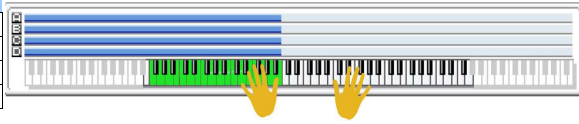

KARMA Module	A	B	C	D
NR:	U-Co21	U-Co22	0918	U-Co20
GE Name:	SoP PIANO CHORD RHYTHMIC 2	SoP BEAT DANCE DRUM 6	Guitar Strum 09	SoP BASS 8
Category:	Chord Rhythmic	Drum	Strumming	Bass Pattern

SLIDER 1	Rhythm Swing %
SLIDER 2	Rhythm Pattern [1]
SLIDER 3	Duration Control
SLIDER 4	Velocity Accents
SLIDER 5	Alternate Drum Map
SLIDER 6	Velocity Level [1]
SLIDER 7	Velocity Level [2]
SLIDER 8	Velocity Level [3]

SW 1	Module Run [1]
SW 2	Module Run [2]
SW 3	Module Run [3]
SW 4	Module Run [4]
SW 5	Alternate DrumMap On/Off
SW 6	Note Voicing
SW 7	Rhythm Multiplier
SW 8	Time Signature

011 mint Pad	
Combi Category:	Pads/Vocal
Style Category:	Ambient
Tempo:	082 bpm
Drum Track:	P119 Hard Rock Woman [All]