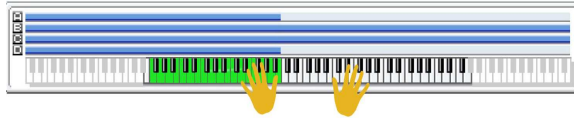

012 1980-2000	
Combi Category:	Synth
Style Category:	Pop / Dance
Tempo:	130 bpm
Drum Track:	P434 Club UK (Trance)

KARMA Module	A	B	C	D
NR:	U-Co28	U-C000	o680	1222
GE Name:	SoP SYNTH TECHNO PICK 3	SoP DRUM 1	680 Dirty B 2	Stravy Bass
Category:	Pick	Drum	Chord Rhythmic	Bass Pattern

SLIDER 1	Rhythm Swing %
SLIDER 2	Rhythm Pattern [1]
SLIDER 3	Duration Control
SLIDER 4	Velocity Accents
SLIDER 5	Alternate Drum Map
SLIDER 6	Velocity Level [1]
SLIDER 7	Velocity Level [2]
SLIDER 8	Velocity Level [3]

SW 1	Module Run [1]
SW 2	Module Run [2]
SW 3	Module Run [3]
SW 4	Module Run [4]
SW 5	Alternate DrumMap On/Off
SW 6	Note Voicing
SW 7	Rhythm Multiplier
SW 8	Time Signature

013 SPARKS	
Combi Category:	BPM Sync
Style Category:	Electro
Tempo:	o88 bpm
Drum Track:	P676 Eraser Head (All)