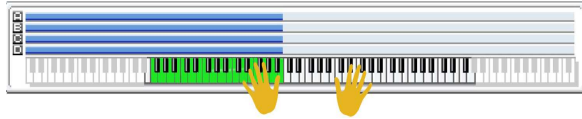

021 WAVES AND SAX	
Combi Category:	LeadSplit
Style Category:	New Age
Tempo:	098 bpm
Drum Track	P188 Simple Swing [Jazz]

KARMA Module	A	B	C	D
NR:	U-C005	0000	U-C018	U-C003
GE Name:	SoP ARP PAD 1	Arp Model 01 Up/Dn	SoP BASS 7	SoP DRUM 2
Category:	Arpeggio	Arpeggio	Bass Pattern	Drum

SLIDER 1	Rhythm Swing %
SLIDER 2	Rhythm Complexity
SLIDER 3	Duration Control
SLIDER 4	Velocity Accents
SLIDER 5	Kick/Snare Level
SLIDER 6	HiHats/Cym Level
SLIDER 7	Percussion Level
SLIDER 8	Alternate Drum Map

SW 1	Module Run [1]
SW 2	Module Run [2]
SW 3	Module Run [3]
SW 4	Module Run [4]
SW 5	Octave [1]
SW 6	Octave [2]
SW 7	Fill
SW 8	Alternate DrumMap On/Off

022 HIGH LEVEL GUITAR	
Combi Category:	LeadSplit
Style Category:	Rock
Tempo:	100 bpm
Drum Track	P686 Dreaming [Dance]