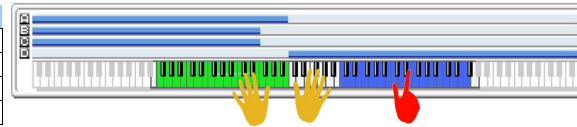

KARMA Module	A	B	C	D
NR:	1557	U-Co33	U-Co32	o211
GE Name:	Dance Rock [Acoustic Kits]	SoP seq ARP 2	SoP seq ARP 1	Super Sweep
Category:	Drum	Arpeggio	Arpeggio	Melodic

SLIDER 1	Rhythm Swing %
SLIDER 2	Note Pattern
SLIDER 3	Note Randomize
SLIDER 4	Note Randomize
SLIDER 5	Alternate Drum Map
SLIDER 6	Kick/Snare Level
SLIDER 7	HiHats/Cym Level
SLIDER 8	Percussion Level

SW 1	Module Run [1]
SW 2	Module Run [2]
SW 3	Module Run [3]
SW 4	Module Run [4]
SW 5	Alternate DrumMap On/Off
SW 6	Repeat Repetitions
SW 7	Note Transpose
SW 8	Time Signature