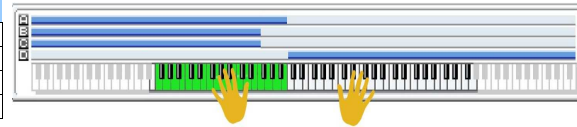

KARMA Module	A	B	C	D
NR:	U-Coo7	U-Coo6	U-Coo5	U-Coo8
GE Name:	SoP CHORD RHYTHMIC 1	SoP DRUM 3	SoP ARP PAD 1	SoP BASS 3
Category:	Chord Rhythmic	Drum	Arpeggio	Bass Pattern

SLIDER 1	Rhythm Swing %
SLIDER 2	Rhythm Pattern [1]
SLIDER 3	Duration Control
SLIDER 4	Velocity Accents
SLIDER 5	Alternate Drum Map
SLIDER 6	Velocity Level [1]
SLIDER 7	Velocity Level [2]
SLIDER 8	Velocity Level [3]

SW 1	Module Run [1]
SW 2	Module Run [2]
SW 3	Module Run [3]
SW 4	Module Run [4]
SW 5	Alternate DrumMap On/Off
SW 6	Note Voicing
SW 7	Rhythm Multiplier
SW 8	Time Signature

020 SONDA	
Combi Category:	Motion Synth
Style Category:	Trance/Electro
Tempo:	138 bpm
Drum Track:	P644 Analog Beat 2 [All]