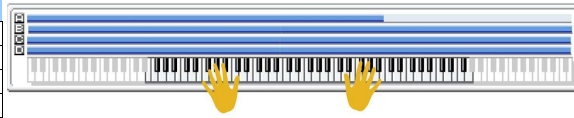

027 Orchestra by SoP	
Combi Category:	Orchestral
Style Category:	Orchestral
Tempo:	150 bpm
Drum Track:	P364_Ceremony [Orch]

KARMA Module	A	B	C	D
NR:	0400	1972	0814	0000
GE Name:	Rhythmic Strings	Orch Army [Orch&Ethnic Kit]	Classical 6	Arp Model 01 Up/Dn
Category:	Harmonic (Poly)	Drum	Chord Rhythmic	Arpeggio

SLIDER 1	Rhythm Swing %
SLIDER 2	Rhythm Randomize
SLIDER 3	Duration % (Gate)
SLIDER 4	Velocity Accents
SLIDER 5	Note Range
SLIDER 6	Bend Start %
SLIDER 7	Repeat Repetitions
SLIDER 8	Repeat Transpose

SW 1	Module Run
SW 2	Module Run
SW 3	Bend On/Off
SW 4	Note Pattn->Random
SW 5	Note Transpose
SW 6	Kbd Thru Inside Zone
SW 7	Bend Amount
SW 8	Repeat Initial Volume

028 REWIND	
Combi Category:	Pads/Vocal
Style Category:	Ambient
Tempo:	098 bpm
Drum Track:	P688_Watching You [All]