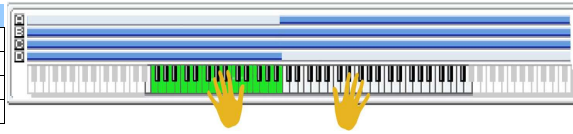

006 XTRACT	
Combi Category:	Synth
Style Category:	Dance
Tempo:	140 bpm
Drum Track	P686 Dreaming [Dance]

KARMA Module	A	B	C	D
NR:	0577	1777	0437	1145
GE Name:	Rhythmic Piano 3/4	Trance4Floor [Dance Kits]	A.Piano Rhythm	Bass Pump
Category:	Harmonic (Poly)	Drum	Harmonic (Poly)	Bass Pattern

SLIDER 1	Rhythm Swing %
SLIDER 2	Rhythm Pattern [1]
SLIDER 3	Duration Control
SLIDER 4	Velocity Accents
SLIDER 5	Alternate Drum Map
SLIDER 6	Velocity Level [1]
SLIDER 7	Velocity Level [2]
SLIDER 8	Velocity Level [3]

SW 1	Module Run [1]
SW 2	Module Run [2]
SW 3	Module Run [3]
SW 4	Module Run [4]
SW 5	Alternate DrumMap On/Off
SW 6	Note Voicing
SW 7	Rhythm Multiplier
SW 8	Time Signature

007 WORLD ANALOGS	
Combi Category:	Pads/Vocal
Style Category:	Electronic/Ambient
Tempo:	100 bpm
Drum Track	P132 Light Rock 4 [All]