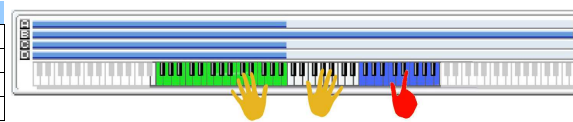

KARMA Module	A	B	C	D
NR:	U-C010	1784	0776	1209
GE Name:	SoP Pick 1	U-T E K N O [Dance Kits]	Tekkno	Seq Bass
Category:	Pick	Drum	Chord Rhythmic	Bass Pattern

SLIDER 1	Rhythm Swing %
SLIDER 2	Rhythm Pattern [1]
SLIDER 3	Duration Control
SLIDER 4	Velocity Accents
SLIDER 5	Alternate Drum Map
SLIDER 6	Velocity Level [1]
SLIDER 7	Velocity Level [2]
SLIDER 8	Velocity Level [3]

SW 1	Module Run [1]
SW 2	Module Run [2]
SW 3	Module Run [3]
SW 4	Module Run [4]
SW 5	Alternate DrumMap On/Off
SW 6	Note Voicing
SW 7	Rhythm Multiplier
SW 8	Time Signature