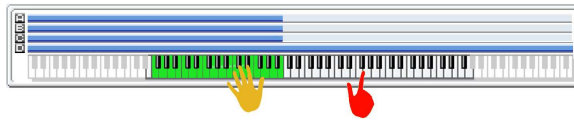

KARMA Module	A	B	C	D
NR:	1516	1199	1237	0132
GE Name:	Analog Machine [Dance Kits]	Nasty Bass	Techno Riff o6	Random Mallets
Category:	Drum	Bass Pattern	Bass Pattern	Arpeggio

SLIDER 1	Rhythm Swing %
SLIDER 2	Note Pattern
SLIDER 3	Note Randomize
SLIDER 4	Note Randomize
SLIDER 5	Alternate Drum Map
SLIDER 6	Kick/Snare Level
SLIDER 7	HiHats/Cym Level
SLIDER 8	Percussion Level

SW 1	Module Run [1]
SW 2	Module Run [2]
SW 3	Module Run [3]
SW 4	Module Run [4]
SW 5	Alternate DrumMap On/Off
SW 6	Repeat Repetitions
SW 7	Note Transpose
SW 8	Time Signature

014 BRONX	
Combi Category:	Pads/Vocal
Style Category:	Pop
Tempo:	130 bpm
Drum Track:	P290 Latin 4 [All]