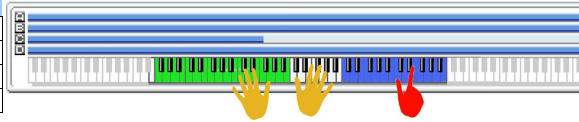

KARMA Module	A	B	C	D
NR:	1513	0827	1209	1914
GE Name:	Ana Beat 3 [All Kits]	Happy Dog	Seq Bass	Mambo Mamma [Cuban Perc Kit]
Category:	Drum	Chord Rhythmic	Bass Pattern	Drum

SLIDER 1	Rhythm Swing %
SLIDER 2	Note Pattern
SLIDER 3	Note Randomize
SLIDER 4	Note Randomize
SLIDER 5	Alternate Drum Map
SLIDER 6	Kick/Snare Level
SLIDER 7	HiHats/Cym Level
SLIDER 8	Percussion Level

SW 1	Module Run [1]
SW 2	Module Run [2]
SW 3	Module Run [3]
SW 4	Module Run [4]
SW 5	Alternate DrumMap On/Off
SW 6	Repeat Repetitions
SW 7	Note Transpose
SW 8	Time Signature