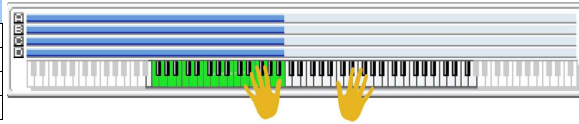

009 AGENTS	
Combi Category:	LeadSplit
Style Category:	Film
Tempo:	076 bpm
Drum Track:	P572 Acid Jazz 6 [Jazz]

KARMA Module	A	B	C	D
NR:	U-Co16	U-Co06	U-Co17	1516
GE Name:	SoP Pick 2	SoP DRUM 3	SoP BASS 6	Analog Machine [Dance Kits]
Category:	Pick	Drum	Bass Pattern	Drum

SLIDER 1	Rhythm Swing %
SLIDER 2	Rhythm Complexity
SLIDER 3	Duration Control
SLIDER 4	Velocity Accents
SLIDER 5	Rhythm Randomize
SLIDER 6	Velocity Pattern
SLIDER 7	Pattern Select [1]
SLIDER 8	Pattern Select [2]

SW 1	Module Run [1]
SW 2	Module Run [2]
SW 3	Module Run [3]
SW 4	Module Run [4]
SW 5	Octave [1]
SW 6	Alternate DrumMap On/Off
SW 7	Octave [3]
SW 8	Alternate DrumMap On/Off

010 GUITAR FUNKY RHYTHM	
Combi Category:	Guitar/Plucked
Style Category:	Funk
Tempo:	107 bpm
Drum Track:	P686 Dreaming [Dance]