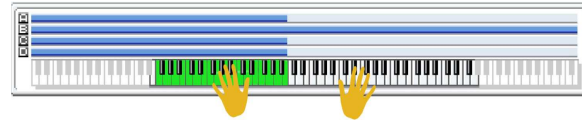

KARMA Module	A	B	C	D
NR:	1009	U-C009	1031	U-C008
GE Name:	Floydesque	SoP DRUM ROCK 4	StrumPick	SoP BASS 3
Category:	Pick	Drum	Pick	Bass Pattern

SLIDER 1	Rhythm Swing %
SLIDER 2	Rhythm Pattern [1]
SLIDER 3	Duration Control
SLIDER 4	Velocity Accents
SLIDER 5	Alternate Drum Map
SLIDER 6	Velocity Level [1]
SLIDER 7	Velocity Level [2]
SLIDER 8	Velocity Level [3]

SW 1	Module Run [1]
SW 2	Module Run [2]
SW 3	Module Run [3]
SW 4	Module Run [4]
SW 5	Alternate DrumMap On/Off
SW 6	Note Voicing
SW 7	Rhythm Multiplier
SW 8	Time Signature

023 BAD LEAD	
Combi Category:	LeadSplit
Style Category:	Techno / Trance
Tempo:	144 bpm
Drum Track	P550 DirtGrind [Tricki]