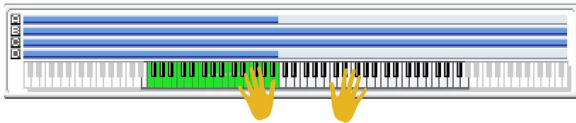

KARMA Module	A	B	C	D
NR:	U-Co19	1730	0498	U-Co18
GE Name:	SoP SYNHT PICK 3	Remix City 3 [Dance Kits]	Gamelans 4	SoP BASS 7
Category:	Pick	Drum	Harmonic (Poly)	Bass Pattern

SLIDER 1	Rhythm Swing %
SLIDER 2	Rhythm Complexity
SLIDER 3	Duration Control
SLIDER 4	Velocity Accents
SLIDER 5	Alternate Drum Map
SLIDER 6	Velocity Level [1]
SLIDER 7	Velocity Level [2]
SLIDER 8	Velocity Level [3]

SW 1	Module Run [1]
SW 2	Module Run [2]
SW 3	Module Run [3]
SW 4	Module Run [4]
SW 5	Alternate DrumMap On/Off
SW 6	Note Voicing
SW 7	Rhythm Multiplier
SW 8	Time Signature

026 SEA SALT	
Combi Category:	LeadSplit
Style Category:	Ambient
Tempo:	079 bpm
Drum Track	P315 Folk 1 [Jazz]