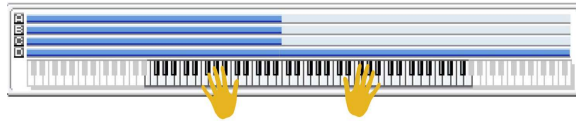

024 WRONG TRANSLATION	
Combi Category:	Keyboard
Style Category:	Ambient
Tempo:	100 bpm
Drum Track	P533 FrenchTrip [D'n'B]

KARMA Module	A	B	C	D
NR:	U-Co09	U-Co11	1263	0878
GE Name:	SoP DRUM ROCK 4	SoP FUNKY BASS 4	Gated Thing 1	TranceComp 2
Category:	Drum	Bass Pattern	Gated	Chord Rhythmic

SLIDER 1	Rhythm Swing %
SLIDER 2	Rhythm Complexity
SLIDER 3	Duration Control
SLIDER 4	Velocity Accents
SLIDER 5	Rhythm Multiplier
SLIDER 6	FX/Ctrl Pattern
SLIDER 7	Waveform Select
SLIDER 8	Chord Size/Density

SW 1	Module Run [1]
SW 2	Module Run [2]
SW 3	Module Run [3]
SW 4	Module Run [4]
SW 5	Alternate DrumMap On/Off
SW 6	Octave [2]
SW 7	Octave [3]
SW 8	Octave [4]

025 LIQUID	
Combi Category:	Synth
Style Category:	Pop / Dance
Tempo:	150 bpm
Drum Track	P690 Suppa'Star [Dance]