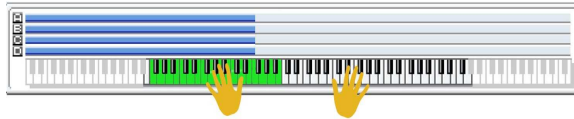

015 ORGAN ROCK	
Combi Category:	Organ
Style Category:	Pop Rock
Tempo:	120 bpm
Drum Track	Po55 Ballad 2 77bpm [All]

KARMA Module	A	B	C	D
NR:	1336	U-Ao27	1217	1999
GE Name:	Riderock [Acoustic Kits]	Via VPM	Snaky Synth-Bass	Vintage Synth Arp WS
Category:	Drum	Arpeggio	Bass Pattern	Wavesequene

SLIDER 1	Rhythm Swing %
SLIDER 2	Rhythm Complexity
SLIDER 3	Duration Control
SLIDER 4	Velocity Accents
SLIDER 5	Rhythm Multiplier
SLIDER 6	Alternate Drum Map
SLIDER 7	Waveform Select
SLIDER 8	Chord Size/Density

SW 1	Module Run [1]
SW 2	Module Run [2]
SW 3	Module Run [3]
SW 4	Module Run [4]
SW 5	Alternate DrumMap On/Off
SW 6	Octave [2]
SW 7	Octave [3]
SW 8	Octave [4]

016 MEMORY	
Combi Category:	LeadSplit
Style Category:	Ambient
Tempo:	o80 bpm
Drum Track	P23o 16 Beat 1 114,bpm [All]