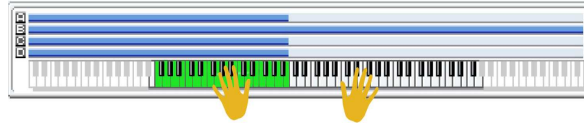

003 ACOUSTIC FUNKY	
Combi Category:	Keyboard
Style Category:	Funky
Tempo:	130 bpm
Drum Track:	P534 Classic D'n'B [Dance]

KARMA Module	A	B	C	D
NR:	U-Co14	U-Co12	o999	U-Co13
GE Name:	SoP Funky Git Chord 1	SoP Funky DRUM 5	CleanMute Guitar	SoP Funky BASS 5
Category:	Chord Rhythmic	Drum	Pick	Bass Pattern

SLIDER 1	Rhythm Swing %
SLIDER 2	Rhythm Pattern [1]
SLIDER 3	Duration Control
SLIDER 4	Velocity Accents
SLIDER 5	Alternate Drum Map
SLIDER 6	Velocity Level [1]
SLIDER 7	Velocity Level [2]
SLIDER 8	Velocity Level [3]

SW 1	Module Run [1]
SW 2	Module Run [2]
SW 3	Module Run [3]
SW 4	Module Run [4]
SW 5	Alternate DrumMap On/Off
SW 6	Note Voicing
SW 7	Rhythm Multiplier
SW 8	Toms/Fill Level

004 THE DREAM OF ROCK	
Combi Category:	LeadSplit
Style Category:	Rock
Tempo:	120 bpm
Drum Track:	P686 Dreaming [Dance]