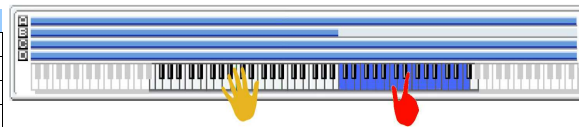

KARMA Module	A	B	C	D
NR:	0894	U-C025	1886	1628
GE Name:	Comp Reggae Nu	SoP SYNTH BASS 9	Ethnic Perc 1 [Perc Kit]	Gettin Down [All Kits]
Category:	Strumming	Bass Pattern	Drum	Drum

SLIDER 1	Rhythm Swing %
SLIDER 2	Rhythm Complexity
SLIDER 3	Duration Control
SLIDER 4	Velocity Accents
SLIDER 5	Alternate Drum Map
SLIDER 6	Waveform Select [1]
SLIDER 7	Repeat Repetitions
SLIDER 8	Repeat Transpose

SW 1	WaveSequence On/Off
SW 2	Module Run [2]
SW 3	Module Run [3]
SW 4	Module Run [4]
SW 5	Octave [2]
SW 6	Note Pattn->Random
SW 7	Repeat Rhythm Value
SW 8	Repeat Volume/Decay