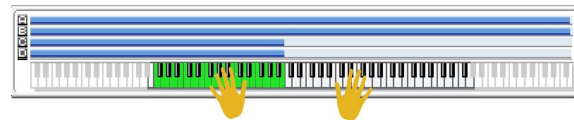

KARMA Module	A	B	C	D
NR:	U-Co24	U-Co03	U-Co25	U-Co31
GE Name:	SoP Tech DRUM 8	SoP DRUM 2	SoP SYHTH BASS 9	oP PIANO CHORD RHYTHMIC
Category:	Drum	Drum	Bass Pattern	Chord Rhythmic

SLIDER 1	Rhythm Swing %
SLIDER 2	Note Pattern
SLIDER 3	Note Randomize
SLIDER 4	Note Randomize
SLIDER 5	Note Transpose
SLIDER 6	Note Transpose
SLIDER 7	Velocity Level [1]
SLIDER 8	Velocity Level [1]

SW 1	Module Run [1]
SW 2	Module Run [2]
SW 3	Module Run [3]
SW 4	Module Run [4]
SW 5	Rhythm Multiplier
SW 6	Rhythm Multiplier
SW 7	Repeat Repetitions
SW 8	Bend On/Off

017 MOTION LEAD	
Combi Category:	LeadSplit
Style Category:	Ambient
Tempo:	122 bpm
Drum Track	P686 Dreaming [Dance]