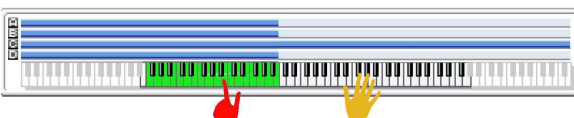

KARMA Module	A	B	C	D
NR:	1314	1323	0131	0873
GE Name:	Hard Knock 1 [Dance Kits]	New Raw Groove [Dance Kits]	Psychedelic Pad Mover	Tagadah Orch. 1
Category:	Drum	Drum	Arpeggio	Chord Rhythmic

SLIDER 1	Rhythm Swing %
SLIDER 2	Rhythm Complexity
SLIDER 3	Duration Control
SLIDER 4	Velocity Accents
SLIDER 5	Percussion Pattern [1]
SLIDER 6	Percussion Pattern [2]
SLIDER 7	Rhythm Multiplier
SLIDER 8	Pattern Select

SW 1	Module Run [1]
SW 2	Module Run [2]
SW 3	Module Run [3]
SW 4	Module Run [4]
SW 5	Alternate DrumMap On/Off
SW 6	Alternate DrumMap On/Off
SW 7	Octave [3]
SW 8	Octave [4]