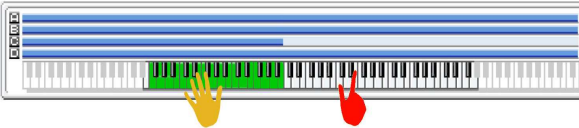

KARMA Module	A	B	C	D
NR:	1551	U-Co09	1164	0655
GE Name:	Classic DnB [Dance Kits]	SoP DRUM ROCK 4	Duration Bass	Arctic Voices 2
Category:	Drum	Drum	Bass Pattern	Chord Rhythmic

SLIDER 1	Rhythm Swing %
SLIDER 2	Rhythm Complexity
SLIDER 3	Duration Control
SLIDER 4	Velocity Accents
SLIDER 5	Alternate Drum Map
SLIDER 6	Alternate Drum Map
SLIDER 7	Percussion Pattern
SLIDER 8	Repeat Transpose

SW 1	Module Run [1]
SW 2	Module Run [2]
SW 3	Module Run [3]
SW 4	Module Run [4]
SW 5	Alternate DrumMap On/Off
SW 6	Alternate DrumMap On/Off
SW 7	Octave [3]
SW 8	Rhythm Multiplier [1]