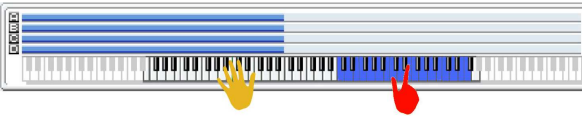

KARMA Module	A	B	C	D
NR:	U-C028	1618	U-C029	U-C025
GE Name:	SoP SYNTH TECHNO PICK 3	ElectroFreestyle [Dance Kits]	SoP BASS 11	SoP SYNTH BASS 9
Category:	Pick	Drum	Bass Pattern	Bass Pattern

SLIDER 1	Rhythm Swing %
SLIDER 2	Rhythm Pattern [1]
SLIDER 3	Duration Control
SLIDER 4	Velocity Accents
SLIDER 5	Rhythm Randomize
SLIDER 6	Velocity Pattern
SLIDER 7	Pattern Select [1]
SLIDER 8	Pattern Select [2]

SW 1	Module Run [1]
SW 2	Module Run [2]
SW 3	Module Run [3]
SW 4	Module Run [4]
SW 5	Octave [1]
SW 6	Alternate DrumMap On/Off
SW 7	Octave [3]
SW 8	Pattern Randomize[1]