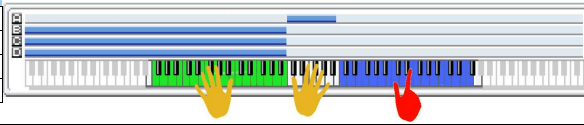

KARMA Module	A	B	C	D
NR:	2000	U-C003	U-C005	1045
GE Name:	WS Random	SoP DRUM 2	SoP ARP PAD 1	HipHop Bass 2
Category:	Wavesequene	Drum	Arpeggio	Bass Pattern

SLIDER 1	Rhythm Swing %
SLIDER 2	Rhythm Pattern [1]
SLIDER 3	Duration Control
SLIDER 4	Velocity Accents
SLIDER 5	Alternate Drum Map
SLIDER 6	Velocity Level [1]
SLIDER 7	Velocity Level [2]
SLIDER 8	Velocity Level [3]

SW 1	Module Run [1]
SW 2	Module Run [2]
SW 3	Module Run [3]
SW 4	Module Run [4]
SW 5	Alternate DrumMap On/Off
SW 6	Note Voicing
SW 7	Rhythm Multiplier
SW 8	Time Signature

029 SAVANNA	
Combi Category:	World
Style Category:	Ambient
Tempo:	085 bpm
Drum Track:	P543_Breakbeat 10 [Tricki]