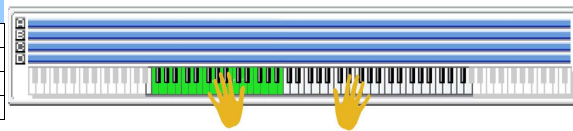

KARMA Module	A	B	C	D
NR:	U-A029	0025	1188	0016
GE Name:	Pointed Anthem	Basic Arp RANDOM	HipHop Bass 1	Arp Model 17 Dn
Category:	Arpeggio	Arpeggio	Bass Pattern	Arpeggio

SLIDER 1	Rhythm Swing %
SLIDER 2	Note Pattern
SLIDER 3	Note Replications
SLIDER 4	Note Replications
SLIDER 5	Alternate Drum Map
SLIDER 6	Kick/Share Level
SLIDER 7	HiHats/Cym Level
SLIDER 8	Percussion Level

SW 1	Module Run [1]
SW 2	Module Run [2]
SW 3	Module Run [3]
SW 4	Module Run [4]
SW 5	Alternate DrumMap On/Off
SW 6	Repeat Repetitions
SW 7	Note Transpose
SW 8	Time Signature

008 DIMMER	
Combi Category:	Synth
Style Category:	Trance/Electro
Tempo:	148 bpm
Drum Track	P572 Acid Jazz 6 [Jazz]