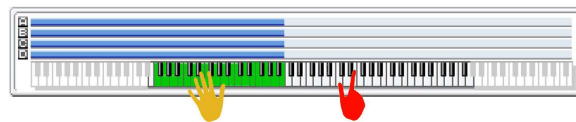

KARMA Module	A	B	C	D
NR:	U-Co31	1369	U-Co11	1998
GE Name:	SoP PIANO CHORD RHYTHMIC 3	Brush Swirl [Jazz Brush Kit]	SoP FUNKY BASS 4	Trance WS
Category:	Chord Rhythmic	Drum	Bass Pattern	Wavesequene

SLIDER 1	Rhythm Swing %
SLIDER 2	Rhythm Multiplier
SLIDER 3	Duration Control
SLIDER 4	Velocity Accents
SLIDER 5	Rhythm Pattern
SLIDER 6	Note Pattern
SLIDER 7	Waveform Select
SLIDER 8	WaveSeq Randomize

SW 1	Module Run [1]
SW 2	Module Run [2]
SW 3	Module Run [3]
SW 4	Module Run [4]
SW 5	Octave [1]
SW 6	Alternate DrumMap On/Off
SW 7	Octave [3]
SW 8	Octave [4]