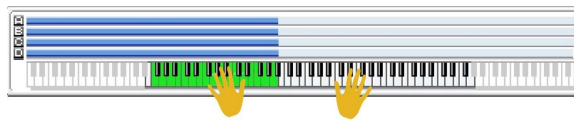

KARMA Module	A	B	C	D
NR:	1715	o827	1127	1914
GE Name:	ProgHouse 2 [All Kits]	Happy Dog	Techno Riff 01	Mambo Mamma [Cuban Perc Kit]
Category:	Drum	Chord Rhythmic	Bass Pattern	Drum

SLIDER 1	Rhythm Swing %
SLIDER 2	Note Pattern
SLIDER 3	Note Randomize
SLIDER 4	Note Randomize
SLIDER 5	Alternate Drum Map
SLIDER 6	Kick/Drum Level
SLIDER 7	HiHats/Cym Level
SLIDER 8	Percussion Level

SW 1	Module Run [1]
SW 2	Module Run [2]
SW 3	Module Run [3]
SW 4	Module Run [4]
SW 5	Alternate DrumMap On/Off
SW 6	Repeat Repetitions
SW 7	Note Transpose
SW 8	Time Signature