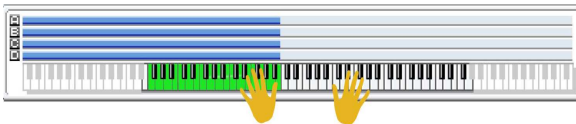

KARMA Module	A	B	C	D
NR:	1002	U-Co27	U-Co07	U-Co30
GE Name:	Dist Guitar	SoP DRUM 9	SoP Chord Rhythmic 1	SoP BASS 12
Category:	Pick	Drum	Chord Rhythmic	Bass Pattern

SLIDER 1	Rhythm Swing %
SLIDER 2	Rhythm Pattern [1]
SLIDER 3	Duration Control
SLIDER 4	Velocity Accents
SLIDER 5	Alternate Drum Map
SLIDER 6	Velocity Level [1]
SLIDER 7	Velocity Level [2]
SLIDER 8	Velocity Level [3]

SW 1	Module Run [1]
SW 2	Module Run [2]
SW 3	Module Run [3]
SW 4	Module Run [4]
SW 5	Alternate DrumMap On/Off
SW 6	Note Voicing
SW 7	Rhythm Multiplier
SW 8	Time Signature

005 SPACE AROUND	
Combi Category:	Motion Synth
Style Category:	Ambient
Tempo:	100 bpm
Drum Track:	Po2o Funk constant [All]