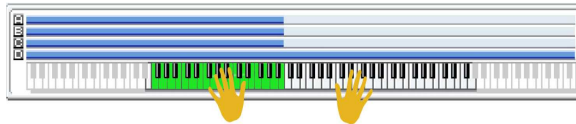

KARMA Module	A	B	C	D
NR:	1421	1991	1241	0177
GE Name:	HipHop 22 [Dance Kits]	Duration Bass WS	Techmo Riff 10	Gliss Down 1
Category:	Drum	Wavesequene	Bass Pattern	Melodic

SLIDER 1	Rhythm Swing %
SLIDER 2	Note Transpose
SLIDER 3	Duration Control
SLIDER 4	Velocity Accents
SLIDER 5	Alternate DrumMap On/Off
SLIDER 6	FX/Ctrl Pattern
SLIDER 7	FX/Ctrl Pattern
SLIDER 8	Rhythm Multiplier

SW 1	Module Run [1]
SW 2	Module Run [2]
SW 3	Module Run [3]
SW 4	Rhythm Multiplier
SW 5	Alternate DrumMap On/Off
SW 6	Octave [2]
SW 7	Octave [3]
SW 8	Octave [4]