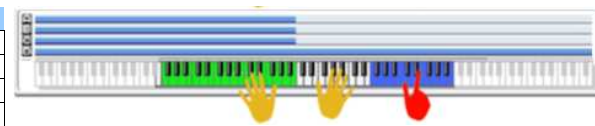

KARMA Module	A	B	C	D
NR:	1507	U-Co45	U-Co48	644
GE Name:	80'sMachineGroove [Dance Kits]	SoP MELODIC 1	SoP Trance WS	8th Chunk
Category:	Drum	Melodic	Wavesequene	Chord Rhythmic

SLIDER 1	Rhythm Swing %
SLIDER 2	Note Pattern
SLIDER 3	Note Randomize
SLIDER 4	Note Randomize
SLIDER 5	Alternate Drum Map
SLIDER 6	Kick/Snare Level
SLIDER 7	HiHats/Cym Level
SLIDER 8	Percussion Level

SW 1	Module Run [1]
SW 2	Module Run [2]
SW 3	Module Run [3]
SW 4	Module Run [4]
SW 5	Alternate DrumMap On/Off
SW 6	Repeat Repetitions
SW 7	Note Transpose
SW 8	Time Signature