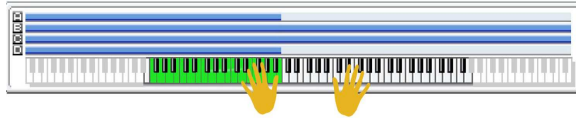

012 1980-2000	
Combi Category:	Synth
Style Category:	Pop / Dance
Tempo:	130 bpm
Drum Track:	P434 Club UK (Trance)

KARMA Module		A	B	C	D
NR:		U-C028	U-C000	o680	1222
GE Name:		SoP SYNTH TECHNO PICK 3	SoP DRUM 1	680 Dirty B 2	Stravy Bass
Category:		Pick	Drum	Chord Rhythmic	Bass Pattern

SLIDER 1	Rhythm Swing %
SLIDER 2	Rhythm Pattern [1]
SLIDER 3	Duration Control
SLIDER 4	Velocity Accents
SLIDER 5	Alternate Drum Map
SLIDER 6	Velocity Level [1]
SLIDER 7	Velocity Level [2]
SLIDER 8	Velocity Level [3]

SW 1	Module Run [1]
SW 2	Module Run [2]
SW 3	Module Run [3]
SW 4	Module Run [4]
SW 5	Alternate DrumMap On/Off
SW 6	Note Voicing
SW 7	Rhythm Multiplier
SW 8	Time Signature

013 SPARKS	
Combi Category:	BPM Sync
Style Category:	Electro
Tempo:	o88 bpm
Drum Track:	P676 Eraser Head (All)