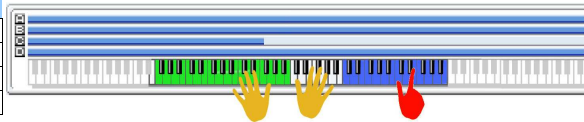

KARMA Module	A	B	C	D
NR:	1513	0827	1209	1914
GE Name:	Ana Beat 3 [All Kits]	Happy Dog	Seq Bass	Mambo Mamma [Cuban Perc: Kit]
Category:	Drum	Chord Rhythmic	Bass Pattern	Drum

SLIDER 1	Rhythm Swing %
SLIDER 2	Note Pattern
SLIDER 3	Note Randomize
SLIDER 4	Note Randomize
SLIDER 5	Alternate Drum Map
SLIDER 6	Kick/Snare Level
SLIDER 7	HiHats/Cym Level
SLIDER 8	Percussion Level

SW 1	Module Run [1]
SW 2	Module Run [2]
SW 3	Module Run [3]
SW 4	Module Run [4]
SW 5	Alternate DrumMap On/Off
SW 6	Repeat Repetitions
SW 7	Note Transpose
SW 8	Time Signature