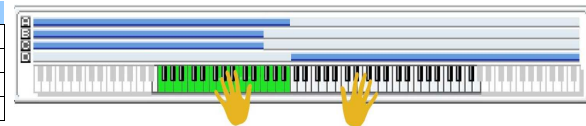

KARMA Module	A	B	C	D
NR :	U-Coo7	U-Coo6	U-Coo5	U-Coo8
GE Name:	SoP CHORD RHYTHMIC 1	SoP DRUM 3	SoP ARP PAD 1	SoP BASS 3
Category:	Chord Rhythmic	Drum	Arpeggio	Bass Pattern

SLIDER 1	Rhythm Swing %
SLIDER 2	Rhythm Pattern [1]
SLIDER 3	Duration Control
SLIDER 4	Velocity Accents
SLIDER 5	Alternate Drum Map
SLIDER 6	Velocity Level [1]
SLIDER 7	Velocity Level [2]
SLIDER 8	Velocity Level [3]

SW 1	Module Run [1]
SW 2	Module Run [2]
SW 3	Module Run [3]
SW 4	Module Run [4]
SW 5	Alternate DrumMap On/Off
SW 6	Note Voicing
SW 7	Rhythm Multiplier
SW 8	Time Signature

020 SONDA	
Combi Category:	Motion Synth
Style Category:	Trance/Electro
Tempo:	138 bpm
Drum Track	P644 Analog Beat 2 [All]