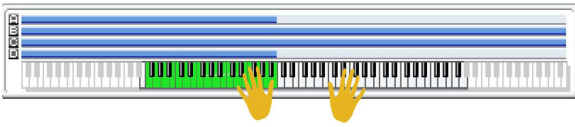

KARMA Module	A	B	C	D
NR:	U-Co19	1730	0498	U-Co18
GE Name:	SoP SYNHT PICK 3	Remix City 3 [Dance Kits]	Gamelans 4	SoP BASS 7
Category:	Pick	Drum	Harmonic (Poly)	Bass Pattern

SLIDER 1	Rhythm Swing %
SLIDER 2	Rhythm Complexity
SLIDER 3	Duration Control
SLIDER 4	Velocity Accents
SLIDER 5	Alternate Drum Map
SLIDER 6	Velocity Level [1]
SLIDER 7	Velocity Level [2]
SLIDER 8	Velocity Level [3]

SW 1	Module Run [1]
SW 2	Module Run [2]
SW 3	Module Run [3]
SW 4	Module Run [4]
SW 5	Alternate DrumMap On/Off
SW 6	Note Voicing
SW 7	Rhythm Multiplier
SW 8	Time Signature

026 SEA SALT	
Combi Category:	LeadSplit
Style Category:	Ambient
Tempo:	079 bpm
Drum Track	P315 Folk 1 [Jazz]