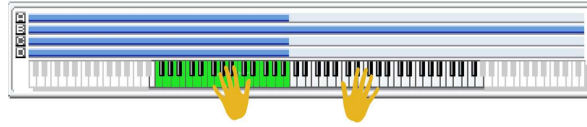

003 ACOUSTIC FUNKY	
Combi Category:	Keyboard
Style Category:	Funky
Tempo:	130 bpm
Drum Track	P534 Classic D'n'B [Dance]

KARMA Module	A	B	C	D
NR:	U-Co14	U-Co12	o999	U-Co13
GE Name:	SoP Funky Git Chord 1	SoP Funky DRUM 5	CleanMute Guitar	SoP Funky BASS 5
Category:	Chord Rhythmic	Drum	Pick	Bass Pattern

SLIDER 1	Rhythm Swing %
SLIDER 2	Rhythm Pattern [1]
SLIDER 3	Duration Control
SLIDER 4	Velocity Accents
SLIDER 5	Alternate Drum Map
SLIDER 6	Velocity Level [1]
SLIDER 7	Velocity Level [2]
SLIDER 8	Velocity Level [3]

SW 1	Module Run [1]
SW 2	Module Run [2]
SW 3	Module Run [3]
SW 4	Module Run [4]
SW 5	Alternate DrumMap On/Off
SW 6	Note Voicing
SW 7	Rhythm Multiplier
SW 8	Toms/Fill Level

004 THE DREAM OF ROCK	
Combi Category:	LeadSplit
Style Category:	Rock
Tempo:	120 bpm
Drum Track	P686 Dreaming [Dance]