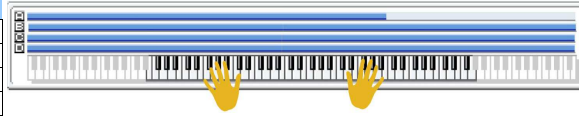

027 Orchestra by SoP	
Combi Category:	Orchestral
Style Category:	Orchestral
Tempo:	150 bpm
Drum Track:	P364_Ceremony [Orch]

KARMA Module	A	B	C	D
NR:	0400	1972	0814	0000
GE Name:	Rhythmic Strings	Orch Army [Orch&Ethnic Kit]	Classical 6	Arp Model 01 Up/Dn
Category:	Harmonic (Poly)	Drum	Chord Rhythmic	Arpeggio

SLIDER 1	Rhythm Swing %
SLIDER 2	Rhythm Randomize
SLIDER 3	Duration % (Gate)
SLIDER 4	Velocity Accents
SLIDER 5	Note Range
SLIDER 6	Bend Start %
SLIDER 7	Repeat Repetitions
SLIDER 8	Repeat Transpose

SW 1	Module Run
SW 2	Module Run
SW 3	Bend On/Off
SW 4	Note Pattn<->Random
SW 5	Note Transpose
SW 6	Kbd Thru Inside Zone
SW 7	Bend Amount
SW 8	Repeat Initial Volume

028 REWIND	
Combi Category:	Pads/Vocal
Style Category:	Ambient
Tempo:	098 bpm
Drum Track:	P688_Watching You [All]