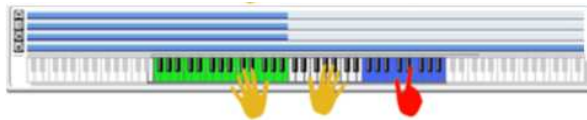

036 CLOSED IN GLASS	
Combi Category:	Pads/Vocal
Style Category:	Ambient
Tempo:	112 bpm
Drum Track:	P65o Homies Coming [All]

KARMA Module	A	B	C	D
NR:	1393	1995	U-Co36	176
GE Name:	Downtempo 1 [All Kits]	Root 'n' Flute WS	SoP BASS Nutrans 13	Flute Riff (Bar 1)
Category:	Drum	Wavesequence	Bass Pattern	Melodic

SLIDER 1	Rhythm Swing %
SLIDER 2	Note Transpose
SLIDER 3	Duration Control
SLIDER 4	Velocity Accents
SLIDER 5	Alternate DrumMap On/Off
SLIDER 6	FX/Ctrl Pattern
SLIDER 7	FX/Ctrl Pattern
SLIDER 8	Rhythm Multiplier

SW 1	Module Run [1]
SW 2	Module Run [2]
SW 3	Module Run [3]
SW 4	Rhythm Multiplier
SW 5	Alternate DrumMap On/Off
SW 6	Octave [2]
SW 7	Octave [3]
SW 8	Octave [4]

037 A DAY AWAY	
Combi Category:	LeadSplit
Style Category:	Jazz/Ambient
Tempo:	114 bpm
Drum Track:	P544 Breakbeat 11 [Tricki]