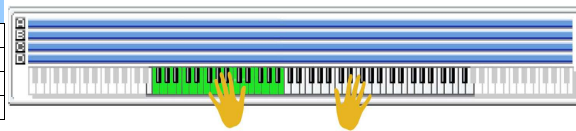

KARMA Module	A	B	C	D
NR:	U-A029	0025	1188	0016
GE Name:	Pointed Anthem	Basic Arp RANDOM	HipHop Bass 1	Arp Model 17 Dn
Category:	Arpeggio	Arpeggio	Bass Pattern	Arpeggio

SLIDER 1	Rhythm Swing %
SLIDER 2	Note Pattern
SLIDER 3	Note Replications
SLIDER 4	Note Replications
SLIDER 5	Alternate Drum Map
SLIDER 6	Kick/Snare Level
SLIDER 7	HiHats/Cym Level
SLIDER 8	Percussion Level

SW 1	Module Run [1]
SW 2	Module Run [2]
SW 3	Module Run [3]
SW 4	Module Run [4]
SW 5	Alternate DrumMap On/Off
SW 6	Repeat Repetitions
SW 7	Note Transpose
SW 8	Time Signature

008 DIMMER	
Combi Category:	Synth
Style Category:	Trance/Electro
Tempo:	148 bpm
Drum Track	P572 Acid Jazz 6 [Jazz]