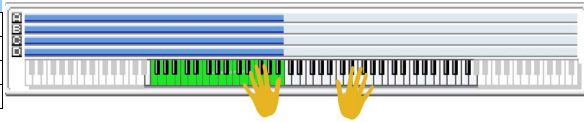

KARMA Module	A	B	C	D
NR:	U-C021	U-C022	0918	U-C020
GE Name:	oP PIANO CHORD RHYTHMIC	SoP BEAT DANCE DRUM 6	Guitar Strum 09	SoP BASS 8
Category:	Chord Rhythmic	Drum	Strumming	Bass Pattern

SLIDER 1	Rhythm Swing %
SLIDER 2	Rhythm Pattern [1]
SLIDER 3	Duration Control
SLIDER 4	Velocity Accents
SLIDER 5	Alternate Drum Map
SLIDER 6	Velocity Level [1]
SLIDER 7	Velocity Level [2]
SLIDER 8	Velocity Level [3]

SW 1	Module Run [1]
SW 2	Module Run [2]
SW 3	Module Run [3]
SW 4	Module Run [4]
SW 5	Alternate DrumMap On/Off
SW 6	Note Voicing
SW 7	Rhythm Multiplier
SW 8	Time Signature

011 mint Pad	
Combi Category:	Pads/Vocal
Style Category:	Ambient
Tempo:	082 bpm
Drum Track:	P119 Hard Rock Woman [All]