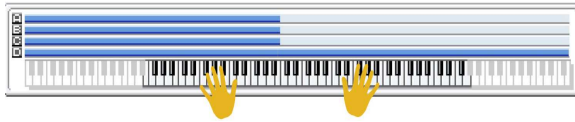

024 WRONG TRANSLATION	
Combi Category:	Keyboard
Style Category:	Ambient
Tempo:	100 bpm
Drum Track	P533 FrenchTrip [D'n'B]

KARMA Module	A	B	C	D
NR:	U-Co09	U-Co11	1263	0878
GE Name:	SoP DRUM ROCK 4	SoP FUNKY BASS 4	Gated Thing 1	TranceComp 2
Category:	Drum	Bass Pattern	Gated	Chord Rhythmic

SLIDER 1	Rhythm Swing %
SLIDER 2	Rhythm Complexity
SLIDER 3	Duration Control
SLIDER 4	Velocity Accents
SLIDER 5	Rhythm Multiplier
SLIDER 6	FX/Ctrl Pattern
SLIDER 7	Waveform Select
SLIDER 8	Chord Size/Density

SW 1	Module Run [1]
SW 2	Module Run [2]
SW 3	Module Run [3]
SW 4	Module Run [4]
SW 5	Alternate DrumMap On/Off
SW 6	Octave [2]
SW 7	Octave [3]
SW 8	Octave [4]

025 LIQUID	
Combi Category:	Synth
Style Category:	Pop / Dance
Tempo:	150 bpm
Drum Track	P690 Suppa'Star [Dance]