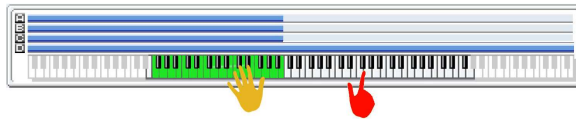

KARMA Module		A	B	C	D
NR:		1516	1199	1237	0132
GE Name:		Analog Machine [Dance Kits]	Nasty Bass	Techno Riff o6	Random Mallets
Category:		Drum	Bass Pattern	Bass Pattern	Arpeggio

SLIDER 1	Rhythm Swing %
SLIDER 2	Note Pattern
SLIDER 3	Note Randomize
SLIDER 4	Note Randomize
SLIDER 5	Alternate Drum Map
SLIDER 6	Kick/Snare Level
SLIDER 7	HiHats/Cym Level
SLIDER 8	Percussion Level

SW 1	Module Run [1]
SW 2	Module Run [2]
SW 3	Module Run [3]
SW 4	Module Run [4]
SW 5	Alternate DrumMap On/Off
SW 6	Repeat Repetitions
SW 7	Note Transpose
SW 8	Time Signature

014 BRONX	
Combi Category:	Pads/Vocal
Style Category:	Pop
Tempo:	130 bpm
Drum Track:	P290 Latin 4 (All)