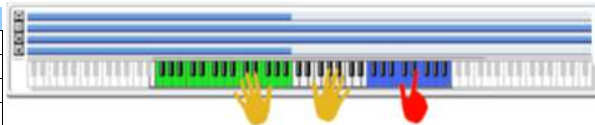

KARMA Module	A	B	C	D
NR:	U-Co43	U-Co38	U-Co43	U-Co37
GE Name:	SoP SYNTH TECHNO 4	SoP DRUM 12	SoP SYNTH TECHNO 4	SoP BASS fullon 14
Category:	Arpeggio	Drum	Arpeggio	Bass Pattern

SLIDER 1	Rhythm Swing %
SLIDER 2	Rhythm Pattern [1]
SLIDER 3	Duration Control
SLIDER 4	Velocity Accents
SLIDER 5	Alternate Drum Map
SLIDER 6	Velocity Level [1]
SLIDER 7	Velocity Level [2]
SLIDER 8	Velocity Level [3]

SW 1	Module Run [1]
SW 2	Module Run [2]
SW 3	Module Run [3]
SW 4	Module Run [4]
SW 5	Alternate DrumMap On/Off
SW 6	Note Voicing
SW 7	Rhythm Multiplier
SW 8	Time Signature

044 ARP IN GALACTIC	
Combi Category:	BPM Sync
Style Category:	Electro
Tempo:	088 bpm
Drum Track:	P638 Kar Krash 1 [Dance]