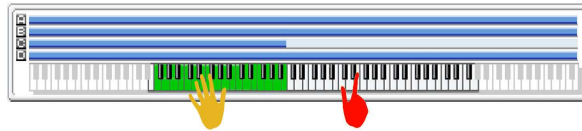

051 WAITING FOR THE SUNSET	
Combi Category:	LeadSplit
Style Category:	World
Tempo:	086 bpm
Drum Track	P360 Tango Live [Orch]

KARMA Module	A	B	C	D
NR:	1317	U-Co35	U-Co37	655
GE Name:	In The Pocket [All Kits]	SoP 160 DRUM 11	SoP BASS fullon 14	Arctic Voices 2
Category:	Drum	Drum	Bass Pattern	Chord Rhythmic

SLIDER 1	Rhythm Swing %
SLIDER 2	Rhythm Complexity
SLIDER 3	Duration Control
SLIDER 4	Velocity Accents
SLIDER 5	Alternate Drum Map
SLIDER 6	Alternate Drum Map
SLIDER 7	Percussion Pattern
SLIDER 8	Repeat Transpose

SW 1	Module Run [1]
SW 2	Module Run [2]
SW 3	Module Run [3]
SW 4	Module Run [4]
SW 5	Alternate DrumMap On/Off
SW 6	Alternate DrumMap On/Off
SW 7	Octave [3]
SW 8	Rhythm Multiplier [1]

052 SAMBA PLAY	
Combi Category:	Keyboard
Style Category:	Pop
Tempo:	056 bpm
Drum Track	P294 Latin 8 [All]