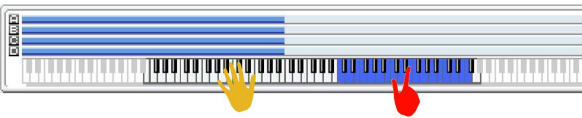

KARMA Module	A	B	C	D
NR:	U-Co28	1618	U-Co29	U-Co25
GE Name:	SoP SYNTH TECHNO PICK 3	ElectroFreestyle [Dance Kits]	SoP BASS 11	SoP SYNTH BASS 9
Category:	Pick	Drum	Bass Pattern	Bass Pattern

SLIDER 1	Rhythm Swing %
SLIDER 2	Rhythm Pattern [1]
SLIDER 3	Duration Control
SLIDER 4	Velocity Accents
SLIDER 5	Rhythm Randomize
SLIDER 6	Velocity Pattern
SLIDER 7	Pattern Select [1]
SLIDER 8	Pattern Select [2]

SW 1	Module Run [1]
SW 2	Module Run [2]
SW 3	Module Run [3]
SW 4	Module Run [4]
SW 5	Octave [1]
SW 6	Alternate DrumMap On/Off
SW 7	Octave [3]
SW 8	Pattern Randomize[1]