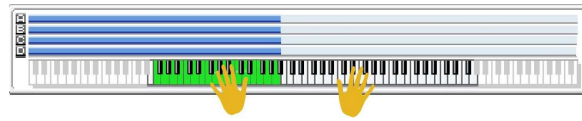

KARMA Module	A	B	C	D
NR:	1715	0827	1127	1914
GE Name:	ProgHouse 2 [All Kits]	Happy Dog	Techno Riff 01	Mambo Mamma [Cuban Perc Kit]
Category:	Drum	Chord Rhythmic	Bass Pattern	Drum

SLIDER 1	Rhythm Swing %
SLIDER 2	Note Pattern
SLIDER 3	Note Randomize
SLIDER 4	Note Randomize
SLIDER 5	Alternate Drum Map
SLIDER 6	Kick/Snare Level
SLIDER 7	HiHats/Cym Level
SLIDER 8	Percussion Level

SW 1	Module Run [1]
SW 2	Module Run [2]
SW 3	Module Run [3]
SW 4	Module Run [4]
SW 5	Alternate DrumMap On/Off
SW 6	Repeat Repetitions
SW 7	Note Transpose
SW 8	Time Signature