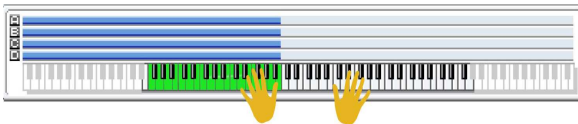

KARMA Module	A	B	C	D
NR:	1002	U-Co27	U-Co07	U-Co30
GE Name:	Dist Guitar	SoP DRUM 9	SoP Chord Rhythmic 1	SoP BASS 12
Category:	Pick	Drum	Chord Rhythmic	Bass Pattern

SLIDER 1	Rhythm Swing %
SLIDER 2	Rhythm Pattern [1]
SLIDER 3	Duration Control
SLIDER 4	Velocity Accents
SLIDER 5	Alternate Drum Map
SLIDER 6	Velocity Level [1]
SLIDER 7	Velocity Level [2]
SLIDER 8	Velocity Level [3]

SW 1	Module Run [1]
SW 2	Module Run [2]
SW 3	Module Run [3]
SW 4	Module Run [4]
SW 5	Alternate DrumMap On/Off
SW 6	Note Voicing
SW 7	Rhythm Multiplier
SW 8	Time Signature

005 SPACE AROUND	
Combi Category:	Motion Synth
Style Category:	Ambient
Tempo:	100 bpm
Drum Track	Po20 Funk constant [All]