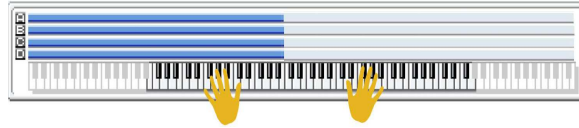

030 TRUE ME	
Combi Category:	Keyboard
Style Category:	Pop
Tempo:	144 bpm
Drum Track	P686 Dreaming [Dance]

KARMA Module	A	B	C	D
NR:	0184	U-Co22	U-Co30	U-Co25
GE Name:	Lil Melodies	SoP BEAT DANCE DRUM 6	SoP BASS 12	SoP SYNTH BASS 9
Category:	Melodic	Drum	Bass Pattern	Bass Pattern

SLIDER 1	Rhythm Swing %
SLIDER 2	Rhythm Pattern [1]
SLIDER 3	Duration Control
SLIDER 4	Velocity Accents
SLIDER 5	Alternate Drum Map
SLIDER 6	Velocity Level [1]
SLIDER 7	Velocity Level [2]
SLIDER 8	Velocity Level [3]

SW 1	Module Run [1]
SW 2	Module Run [2]
SW 3	Module Run [3]
SW 4	Module Run [4]
SW 5	Alternate DrumMap On/Off
SW 6	Note Voicing
SW 7	Rhythm Multiplier
SW 8	Time Signature

031 LITTLE GHOST	
Combi Category:	LeadSplit
Style Category:	Electro
Tempo:	080 bpm
Drum Track	P382 Breakbeat 3 [BrzPrc]