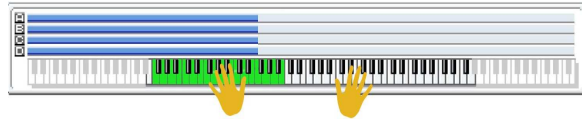

015 ORGAN ROCK	
Combi Category:	Organ
Style Category:	Pop Rock
Tempo:	120 bpm
Drum Track	Pos5 Ballad 2 77bpm [All]

KARMA Module	A	B	C	D
NR:	1336	U-A027	1217	1999
GE Name:	Riderock [Acoustic Kits]	Via VPM	Snaky Synth-Bass	Vintage Synth Arp WS
Category:	Drum	Arpeggio	Bass Pattern	WaveSequence

SLIDER 1	Rhythm Swing %
SLIDER 2	Rhythm Complexity
SLIDER 3	Duration Control
SLIDER 4	Velocity Accents
SLIDER 5	Rhythm Multiplier
SLIDER 6	Alternate Drum Map
SLIDER 7	Waveform Select
SLIDER 8	Chord Size/Density

SW 1	Module Run [1]
SW 2	Module Run [2]
SW 3	Module Run [3]
SW 4	Module Run [4]
SW 5	Alternate DrumMap On/Off
SW 6	Octave [2]
SW 7	Octave [3]
SW 8	Octave [4]

016 MEMORY	
Combi Category:	LeadSplit
Style Category:	Ambient
Tempo:	080 bpm
Drum Track	P230 16 Beat 1 114bpm [All]