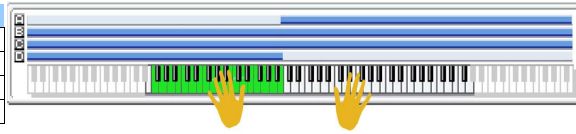

006 XTRACT	
Combi Category:	Synth
Style Category:	Dance
Tempo:	140 bpm
Drum Track	P686 Dreaming [Dance]

KARMA Module	A	B	C	D
NR:	0577	1777	0437	1145
GE Name:	Rhythmic Piano 3/4	Trance4Floor [Dance Kits]	A.Piano Rhythm	Bass Pump
Category:	Harmonic (Poly)	Drum	Harmonic (Poly)	Bass Pattern

SLIDER 1	Rhythm Swing %
SLIDER 2	Rhythm Pattern [1]
SLIDER 3	Duration Control
SLIDER 4	Velocity Accents
SLIDER 5	Alternate Drum Map
SLIDER 6	Velocity Level [1]
SLIDER 7	Velocity Level [2]
SLIDER 8	Velocity Level [3]

SW 1	Module Run [1]
SW 2	Module Run [2]
SW 3	Module Run [3]
SW 4	Module Run [4]
SW 5	Alternate DrumMap On/Off
SW 6	Note Voicing
SW 7	Rhythm Multiplier
SW 8	Time Signature

007 WORLD ANALOGS	
Combi Category:	Pads/Vocal
Style Category:	Electronic/Ambient
Tempo:	100 bpm
Drum Track	P 132 Light Rock 4 [All]