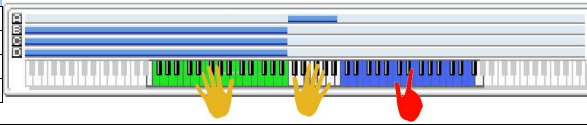

KARMA Module	A	B	C	D
NR:	2000	U-C003	U-C005	1045
GE Name:	WS Random	SoP DRUM 2	SoP ARP PAD 1	HipHop Bass 2
Category:	Wavesequene	Drum	Arpeggio	Bass Pattern

SLIDER 1	Rhythm Swing %
SLIDER 2	Rhythm Pattern [1]
SLIDER 3	Duration Control
SLIDER 4	Velocity Accents
SLIDER 5	Alternate Drum Map
SLIDER 6	Velocity Level [1]
SLIDER 7	Velocity Level [2]
SLIDER 8	Velocity Level [3]

SW 1	Module Run [1]
SW 2	Module Run [2]
SW 3	Module Run [3]
SW 4	Module Run [4]
SW 5	Alternate DrumMap On/Off
SW 6	Note Voicing
SW 7	Rhythm Multiplier
SW 8	Time Signature

029 SAVANNA	
Combi Category:	World
Style Category:	Ambient
Tempo:	085 bpm
Drum Track:	P543_Breakbeat 10 [Tricki]