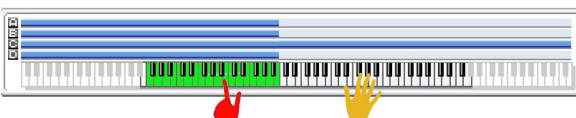

KARMA Module		A	B	C	D
NR:		1314	1323	0131	o873
GE Name:		Hard Knock 1 [Dance Kits]	New Raw Groove [Dance Kits]	Psychedelic Pad Mover	Tagadah Orch. 1
Category:		Drum	Drum	Arpeggio	Chord Rhythmic

SLIDER 1	Rhythm Swing %
SLIDER 2	Rhythm Complexity
SLIDER 3	Duration Control
SLIDER 4	Velocity Accents
SLIDER 5	Percussion Pattern [1]
SLIDER 6	Percussion Pattern [2]
SLIDER 7	Rhythm Multiplier
SLIDER 8	Pattern Select

SW 1	Module Run [1]
SW 2	Module Run [2]
SW 3	Module Run [3]
SW 4	Module Run [4]
SW 5	Alternate DrumMap On/Off
SW 6	Alternate DrumMap On/Off
SW 7	Octave [3]
SW 8	Octave [4]