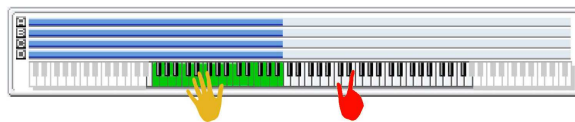

KARMA Module	A	B	C	D
NR:	U-Co31	1369	U-Co11	1998
GE Name:	SoP PIANO CHORD RHYTHMIC 3	Brush Swirl [Jazz Brush Kit]	SoP FUNKY BASS 4	Trance WS
Category:	Chord Rhythmic	Drum	Bass Pattern	Wavesequence

SLIDER 1	Rhythm Swing %
SLIDER 2	Rhythm Multiplier
SLIDER 3	Duration Control
SLIDER 4	Velocity Accents
SLIDER 5	Rhythm Pattern
SLIDER 6	Note Pattern
SLIDER 7	Waveform Select
SLIDER 8	WaveSeq Randomize

SW 1	Module Run [1]
SW 2	Module Run [2]
SW 3	Module Run [3]
SW 4	Module Run [4]
SW 5	Octave [1]
SW 6	Alternate DrumMap On/Off
SW 7	Octave [3]
SW 8	Octave [4]