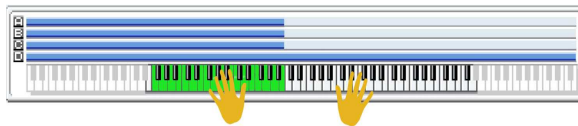

KARMA Module	A	B	C	D
NR:	1421	1991	1241	0177
GE Name:	HipHop 22 [Dance Kits]	Duration Bass WS	Techmo Riff 10	Gliss Down 1
Category:	Drum	Wavesequene	Bass Pattern	Melodic

SLIDER 1	Rhythm Swing %
SLIDER 2	Note Transpose
SLIDER 3	Duration Control
SLIDER 4	Velocity Accents
SLIDER 5	Alternate DrumMap On/Off
SLIDER 6	FX/Ctrl Pattern
SLIDER 7	FX/Ctrl Pattern
SLIDER 8	Rhythm Multiplier

SW 1	Module Run [1]
SW 2	Module Run [2]
SW 3	Module Run [3]
SW 4	Rhythm Multiplier
SW 5	Alternate DrumMap On/Off
SW 6	Octave [2]
SW 7	Octave [3]
SW 8	Octave [4]