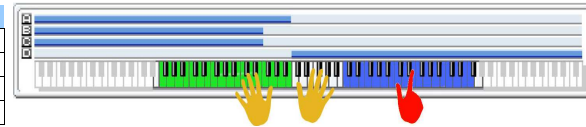

KARMA Module	A	B	C	D
NR:	1557	U-Co33	U-Co32	o211
GE Name:	Dance Rock [Acoustic Kits]	SoP seq ARP 2	SoP seq ARP 1	Super Sweep
Category:	Drum	Arpeggio	Arpeggio	Melodic

SLIDER 1	Rhythm Swing %
SLIDER 2	Note Pattern
SLIDER 3	Note Randomize
SLIDER 4	Note Randomize
SLIDER 5	Alternate Drum Map
SLIDER 6	Kick/Snare Level
SLIDER 7	HiHats/Cym Level
SLIDER 8	Percussion Level

SW 1	Module Run [1]
SW 2	Module Run [2]
SW 3	Module Run [3]
SW 4	Module Run [4]
SW 5	Alternate DrumMap On/Off
SW 6	Repeat Repetitions
SW 7	Note Transpose
SW 8	Time Signature