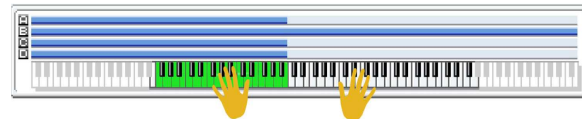

KARMA Module	A	B	C	D
NR:	1009	U-Co09	1031	U-Co08
GE Name:	Floydesque	SoP DRUM ROCK 4	StrumPick	SoP BASS 3
Category:	Pick	Drum	Pick	Bass Pattern

SLIDER 1	Rhythm Swing %
SLIDER 2	Rhythm Pattern [1]
SLIDER 3	Duration Control
SLIDER 4	Velocity Accents
SLIDER 5	Alternate Drum Map
SLIDER 6	Velocity Level [1]
SLIDER 7	Velocity Level [2]
SLIDER 8	Velocity Level [3]

SW 1	Module Run [1]
SW 2	Module Run [2]
SW 3	Module Run [3]
SW 4	Module Run [4]
SW 5	Alternate DrumMap On/Off
SW 6	Note Voicing
SW 7	Rhythm Multiplier
SW 8	Time Signature

023 BAD LEAD	
Combi Category:	LeadSplit
Style Category:	Techno / Trance
Tempo:	144 bpm
Drum Track	P550 DirtnGrind [Tricki]