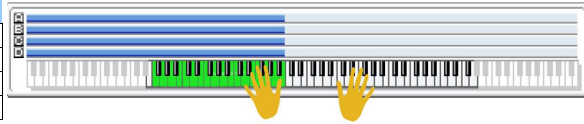

009 AGENTS	
Combi Category:	LeadSplit
Style Category:	Film
Tempo:	076 bpm
Drum Track:	P572 Acid Jazz 6 [Jazz]

KARMA Module	A	B	C	D
NR:	U-C016	U-C006	U-C017	1516
GE Name:	SoP Pick 2	SoP DRUM 3	SoP BASS 6	Analog Machine [Dance Kits]
Category:	Pick	Drum	Bass Pattern	Drum

SLIDER 1	Rhythm Swing %
SLIDER 2	Rhythm Complexity
SLIDER 3	Duration Control
SLIDER 4	Velocity Accents
SLIDER 5	Rhythm Randomize
SLIDER 6	Velocity Pattern
SLIDER 7	Pattern Select [1]
SLIDER 8	Pattern Select [2]

SW 1	Module Run [1]
SW 2	Module Run [2]
SW 3	Module Run [3]
SW 4	Module Run [4]
SW 5	Octave [1]
SW 6	Alternate DrumMap On/Off
SW 7	Octave [3]
SW 8	Alternate DrumMap On/Off

010 GUITAR FUNKY RHYTHM	
Combi Category:	Guitar/Plucked
Style Category:	Funk
Tempo:	107 bpm
Drum Track:	P686 Dreaming [Dance]