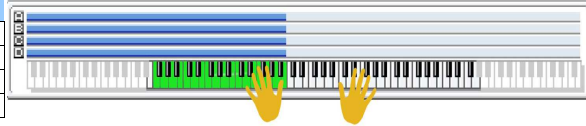

018 EURO BEAT	
Combi Category:	Synth
Style Category:	Pop / Dance
Tempo:	120 bpm
Drum Track	P441 Teknotropic 2 [Dance]

KARMA Module	A	B	C	D
NR:	1772	U-Ao56	U-Ao86	o677
GE Name:	Trance 2 [Dance Kits]	Trance Bass Riff	WS Pulse Bass 1	Cyber Choir 2
Category:	Drum	Bass Pattern	Wavesequene	Chord Rhythmic

SLIDER 1	Rhythm Swing %
SLIDER 2	Rhythm Complexity
SLIDER 3	Duration Control
SLIDER 4	Velocity Accents
SLIDER 5	Rhythm Multiplier
SLIDER 6	FX/Ctrl Pattern
SLIDER 7	Waveform Select
SLIDER 8	Chord Size/Density

SW 1	Module Run [1]
SW 2	Module Run [2]
SW 3	Module Run [3]
SW 4	Module Run [4]
SW 5	Alternate DrumMap On/Off
SW 6	Note Sweep
SW 7	Note Transpose
SW 8	Note Transpose [1]

019 MERMAID	
Combi Category:	Pads/Vocal
Style Category:	Ambient
Tempo:	120 bpm
Drum Track	P631 Ol'School K1+S1 [All]