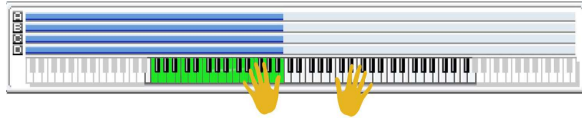

021 WAVES AND SAX	
Combi Category:	LeadSplit
Style Category:	New Age
Tempo:	098 bpm
Drum Track	P188 Simple Swing [Jazz]

KARMA Module	A	B	C	D
NR:	U-Co05	0000	U-Co18	U-Co03
GE Name:	SoP ARP PAD 1	Arp Model 01 Up/Dn	SoP BASS 7	SoP DRUM 2
Category:	Arpeggio	Arpeggio	Bass Pattern	Drum

SLIDER 1	Rhythm Swing %
SLIDER 2	Rhythm Complexity
SLIDER 3	Duration Control
SLIDER 4	Velocity Accents
SLIDER 5	Kick/Snare Level
SLIDER 6	HiHats/Cym Level
SLIDER 7	Percussion Level
SLIDER 8	Alternate Drum Map

SW 1	Module Run [1]
SW 2	Module Run [2]
SW 3	Module Run [3]
SW 4	Module Run [4]
SW 5	Octave [1]
SW 6	Octave [2]
SW 7	Fill
SW 8	Alternate DrumMap On/Off

022 HIGH LEVEL GUITAR	
Combi Category:	LeadSplit
Style Category:	Rock
Tempo:	100 bpm
Drum Track	P686 Dreaming [Dance]