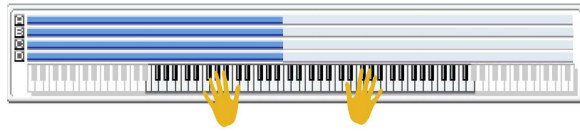

033 THE SECOND STEP	
Combi Category:	Pads/Vocal
Style Category:	Jazz/Ambient
Tempo:	116 bpm
Drum Track	P243 16 Beat 7-5 104bpm [All]

KARMA Module	A	B	C	D
NR:	1295	238	U-Co50	2006
GE Name:	6/4 Calming Groove [All Kits]	Baroquen	SoP Techno Bass 17	Multi Instrument WS
Category:	Drum	Melodic	Bass Pattern	Wavesequene

SLIDER 1	Rhythm Swing %
SLIDER 2	Note Pattern
SLIDER 3	Note Randomize
SLIDER 4	Note Randomize
SLIDER 5	Alternate Drum Map
SLIDER 6	Kick/Snare Level
SLIDER 7	HiHats/Cym Level
SLIDER 8	Percussion Level

SW 1	Module Run [1]
SW 2	Module Run [2]
SW 3	Module Run [3]
SW 4	Module Run [4]
SW 5	Alternate DrumMap On/Off
SW 6	Repeat Repetitions
SW 7	Note Transpose
SW 8	Time Signature

034 SHARP GAME	
Combi Category:	LeadSplit
Style Category:	Rock
Tempo:	090 bpm
Drum Track	P256 Funky 16th 1 [All]