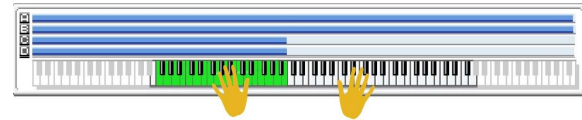

KARMA Module	A	B	C	D
NR:	U-Co24	U-Co03	U-Co25	U-Co31
GE Name:	SoP Tech DRUM 8	SoP DRUM 2	SoP SYHTH BASS 9	SoP PIANO CHORD RHYTHMIC
Category:	Drum	Drum	Bass Pattern	Chord Rhythmic

SLIDER 1	Rhythm Swing %
SLIDER 2	Note Pattern
SLIDER 3	Note Randomize
SLIDER 4	Note Randomize
SLIDER 5	Note Transpose
SLIDER 6	Note Transpose
SLIDER 7	Velocity Level [1]
SLIDER 8	Velocity Level [1]

SW 1	Module Run [1]
SW 2	Module Run [2]
SW 3	Module Run [3]
SW 4	Module Run [4]
SW 5	Rhythm Multiplier
SW 6	Rhythm Multiplier
SW 7	Repeat Repetitions
SW 8	Bend On/Off

017 MOTION LEAD	
Combi Category:	LeadSplit
Style Category:	Ambient
Tempo:	122 bpm
Drum Track	P686 Dreaming [Dance]