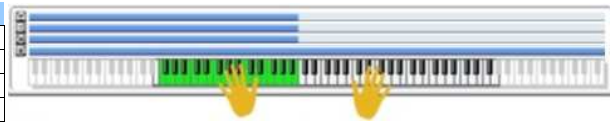

048 DEEP IN THE WATER	
Combi Category:	LeadSplit
Style Category:	Electronic/Ambient
Tempo:	071 bpm
Drum Track:	?

KARMA Module	A	B	C	D
NR:	U-Co58	U-Co30	0577	U-Co50
GE Name:	SoP Drum DANCE 13	SoP BASS 12	Rhythmic Piano 3/4	SoP Techno BASS 17
Category:	Drum	Bass Pattern	Harmonic (Poly)	Bass Pattern

SLIDER 1	Rhythm Swing %
SLIDER 2	Note Pattern
SLIDER 3	Note Randomize
SLIDER 4	Note Randomize
SLIDER 5	Alternate Drum Map
SLIDER 6	Kick/Snare Level
SLIDER 7	HiHats/Cym Level
SLIDER 8	Percussion Level

SW 1	Module Run [1]
SW 2	Module Run [2]
SW 3	Module Run [3]
SW 4	Module Run [4]
SW 5	Alternate DrumMap On/Off
SW 6	Repeat Repetitions
SW 7	Note Transpose
SW 8	Time Signature

049 WEIRD WIND	
Combi Category:	LeadSplit
Style Category:	Techno/Electro
Tempo:	144 bpm
Drum Track:	P623 Mallet Kalimba [Dance]