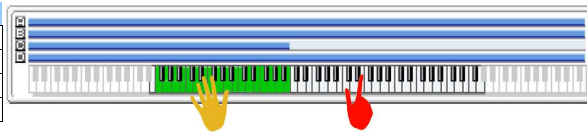

KARMA Module	A	B	C	D
NR:	1551	U-Co09	1164	0655
GE Name:	Classic DnB [Dance Kits]	SoP DRUM ROCK 4	Duration Bass	Arctic Voices 2
Category:	Drum	Drum	Bass Pattern	Chord Rhythmic

SLIDER 1	Rhythm Swing %
SLIDER 2	Rhythm Complexity
SLIDER 3	Duration Control
SLIDER 4	Velocity Accents
SLIDER 5	Alternate Drum Map
SLIDER 6	Alternate Drum Map
SLIDER 7	Percussion Pattern
SLIDER 8	Repeat Transpose

SW 1	Module Run [1]
SW 2	Module Run [2]
SW 3	Module Run [3]
SW 4	Module Run [4]
SW 5	Alternate DrumMap On/Off
SW 6	Alternate DrumMap On/Off
SW 7	Octave [3]
SW 8	Rhythm Multiplier [1]

032 AN UNDERGROUND CAVERN	
Combi Category:	Motion Synth
Style Category:	Film
Tempo:	076 bpm
Drum Track	P539 Breakbeat 6 [Tricki]