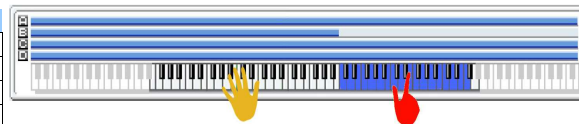

KARMA Module	A	B	C	D
NR:	0894	U-Co25	1886	1628
GE Name:	Comp Reggae Nu	SoP SYNTH BASS 9	Ethnic Perc 1 [Perc Kit]	Gettin Down [All Kits]
Category:	Strumming	Bass Pattern	Drum	Drum

SLIDER 1	Rhythm Swing %
SLIDER 2	Rhythm Complexity
SLIDER 3	Duration Control
SLIDER 4	Velocity Accents
SLIDER 5	Alternate Drum Map
SLIDER 6	Waveform Select [1]
SLIDER 7	Repeat Repetitions
SLIDER 8	Repeat Transpose

SW 1	WaveSequence On/Off
SW 2	Module Run [2]
SW 3	Module Run [3]
SW 4	Module Run [4]
SW 5	Octave [2]
SW 6	Note Pattn<->Random
SW 7	Repeat Rhythm Value
SW 8	Repeat Volume/Decay