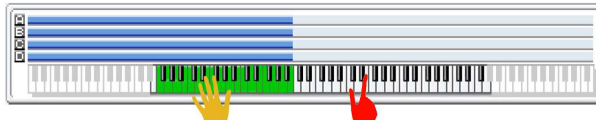

KARMA Module	A	B	C	D
NR:	717	1689	U-Co36	U-A025
GE Name:	MalletGame 09	Minimal 1 [All Kits]	SoP BASS Nutrans 13	Confrontation Synth
Category:	Chord Rhythmic	Drum	Bass Pattern	Arpeggio

SLIDER 1	Rhythm Swing %
SLIDER 2	Rhythm Complexity
SLIDER 3	Duration Control
SLIDER 4	Velocity Accents
SLIDER 5	Rhythm Randomize
SLIDER 6	Velocity Pattern
SLIDER 7	Pattern Select [1]
SLIDER 8	Pattern Select [2]

SW 1	Module Run [1]
SW 2	Module Run [2]
SW 3	Module Run [3]
SW 4	Module Run [4]
SW 5	Octave [1]
SW 6	Alternate DrumMap On/Off
SW 7	Octave [3]
SW 8	Arp<->Gated<->Fixed