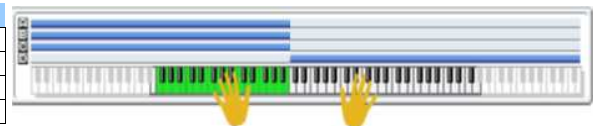

KARMA Module	A	B	C	D
NR:	U-Co44	U-Co43	1379	U-Co32
GE Name:	SoP change X-Mod Raver	SoP SYNTH TECHNO 4	ModJazzImprov [All Kits]	SoP seq ARP 1
Category:	Harmonic (Poly)	Arpeggio	Drum	Arpeggio

SLIDER 1	Rhythm Swing %
SLIDER 2	Rhythm Complexity
SLIDER 3	Duration Control
SLIDER 4	Velocity Accents
SLIDER 5	Bend Amt [-] Rand [+]
SLIDER 6	Kick/Snare Level
SLIDER 7	HiHats/Cym Level
SLIDER 8	Percussion Level

SW 1	Module Run [1]
SW 2	Module Run [2]
SW 3	Module Run [3]
SW 4	Module Run [4]
SW 5	Bend Amount
SW 6	Octave [2]
SW 7	Rhythm Multiplier [1]
SW 8	Time Signature