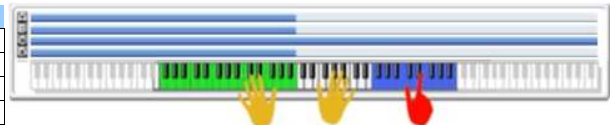

KARMA Module	A	B	C	D
NR:	981	1458	U-Co59	U-Co13
GE Name:	Fingerpicking Gtr 3/4	Jazzy Hop [All Kits]	SoP Leadmelo	SoP FUNKY BASS 5
Category:	Pick	Drum	Melodic	Bass Pattern

SLIDER 1	Rhythm Swing %
SLIDER 2	Rhythm Pattern [1]
SLIDER 3	Duration Control
SLIDER 4	Velocity Accents
SLIDER 5	Alternate Drum Map
SLIDER 6	Velocity Level [1]
SLIDER 7	Velocity Level [2]
SLIDER 8	Velocity Level [3]

SW 1	Module Run [1]
SW 2	Module Run [2]
SW 3	Module Run [3]
SW 4	Module Run [4]
SW 5	Alternate DrumMap On/Off
SW 6	Note Voicing
SW 7	Rhythm Multiplier
SW 8	Time Signature

050 GUITAR LEAD	
Combi Category:	LeadSplit
Style Category:	Rock
Tempo:	115 bpm
Drum Track:	P569 Acid Jazz 3 [Jazz]