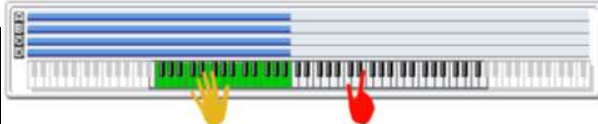

KARMA Module		A	B	C	D
NR:		U-Co34	U-Co60	U-Co36	177
GE Name:		SoP 140 TRANS DRUM 10	SoP Bass 18	SoP BASS Nutrans 13	Gliss Down 1
Category:		Drum	Bass Pattern	Bass Pattern	Melodic

SLIDER 1	Rhythm Swing %
SLIDER 2	Note Pattern
SLIDER 3	Note Randomize
SLIDER 4	Note Randomize
SLIDER 5	Alternate Drum Map
SLIDER 6	Kick/Snare Level
SLIDER 7	HiHats/Cym Level
SLIDER 8	Percussion Level

SW 1	Module Run [1]
SW 2	Module Run [2]
SW 3	Module Run [3]
SW 4	Module Run [4]
SW 5	Alternate DrumMap On/Off
SW 6	Repeat Repetitions
SW 7	Note Transpose
SW 8	Time Signature