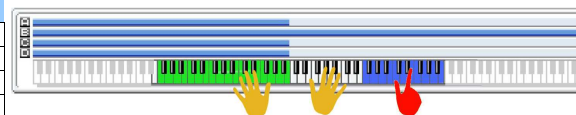

KARMA Module	A	B	C	D
NR:	U-C010	1784	0776	1209
GE Name:	SoP Pick 1	U-T E K N O [Dance Kits]	Tekkno	Seq Bass
Category:	Pick	Drum	Chord Rhythmic	Bass Pattern

SLIDER 1	Rhythm Swing %
SLIDER 2	Rhythm Pattern [1]
SLIDER 3	Duration Control
SLIDER 4	Velocity Accents
SLIDER 5	Alternate Drum Map
SLIDER 6	Velocity Level [1]
SLIDER 7	Velocity Level [2]
SLIDER 8	Velocity Level [3]

SW 1	Module Run [1]
SW 2	Module Run [2]
SW 3	Module Run [3]
SW 4	Module Run [4]
SW 5	Alternate DrumMap On/Off
SW 6	Note Voicing
SW 7	Rhythm Multiplier
SW 8	Time Signature