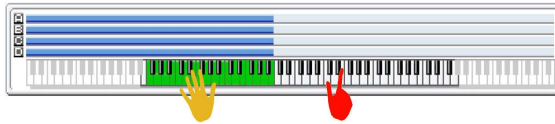

006 LASER CUT	
Combi Category:	LeadSplit
Style Category:	Techno / Trance
Tempo:	140 bpm
Drum Track	P430 Tribal Techno [Trance]

KARMA Module	A	B	C	D
NR:	717	1689	U-Co36	U-Ao25
GE Name:	MalletGame 09	Minimal 1 [All Kits]	SoP BASS Nutrans 13	Confrontation Synth
Category:	Chord Rhythmic	Drum	Bass Pattern	Arpeggio

SLIDER 1	Rhythm Swing %
SLIDER 2	Rhythm Complexity
SLIDER 3	Duration Control
SLIDER 4	Velocity Accents
SLIDER 5	Rhythm Randomize
SLIDER 6	Velocity Pattern
SLIDER 7	Pattern Select [1]
SLIDER 8	Pattern Select [2]

SW 1	Module Run [1]
SW 2	Module Run [2]
SW 3	Module Run [3]
SW 4	Module Run [4]
SW 5	Octave [1]
SW 6	Alternate DrumMap On/Off
SW 7	Octave [3]
SW 8	Arp<->Gated<->Fixed

007 GOOD TEAM	
Combi Category:	Keyboard
Style Category:	Pop/Rock
Tempo:	090 bpm
Drum Track	P119 Hard Rock Woman [All]