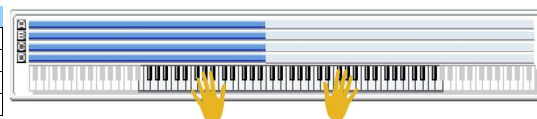

KARMA Module	A	B	C	D
NR:	1295	238	U-Co50	2006
GE Name:	6/4 Calming Groove [All Kits]	Baroquen	SoP Techno Bass 17	Multi instrument WS
Category:	Drum	Melodic	Bass Pattern	Wavesequene

SLIDER 1	Rhythm Swing %
SLIDER 2	Note Pattern
SLIDER 3	Note Randomize
SLIDER 4	Note Randomize
SLIDER 5	Alternate Drum Map
SLIDER 6	Kick/Snare Level
SLIDER 7	HiHats/Cym Level
SLIDER 8	Percussion Level

SW 1	Module Run [1]
SW 2	Module Run [2]
SW 3	Module Run [3]
SW 4	Module Run [4]
SW 5	Alternate DrumMap On/Off
SW 6	Repeat Repetitions
SW 7	Note Transpose
SW 8	Time Signature

002 SHARP GAME	
Combi Category:	LeadSplit
Style Category:	Rock
Tempo:	090 bpm
Drum Track:	P256 Funky 16th 1 [All]