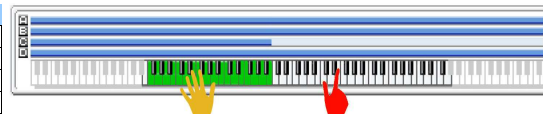

KARMA Module	A	B	C	D
NR:	1317	U-Co35	U-Co37	655
GE Name:	In The Pocket [All Kits]	SoP 160 DRUM 11	SoP BASS fullon 14	Arctic Voices 2
Category:	Drum	Drum	Bass Pattern	Chord Rhythmic

SLIDER 1	Rhythm Swing %
SLIDER 2	Rhythm Complexity
SLIDER 3	Duration Control
SLIDER 4	Velocity Accents
SLIDER 5	Alternate Drum Map
SLIDER 6	Alternate Drum Map
SLIDER 7	Percussion Pattern
SLIDER 8	Repeat Transpose

SW 1	Module Run [1]
SW 2	Module Run [2]
SW 3	Module Run [3]
SW 4	Module Run [4]
SW 5	Alternate DrumMap On/Off
SW 6	Alternate DrumMap On/Off
SW 7	Octave [3]
SW 8	Rhythm Multiplier [1]

020 SAMBA PLAY	
Combi Category:	Keyboard
Style Category:	Pop
Tempo:	056 bpm
Drum Track:	P294 Latin 8 [All]